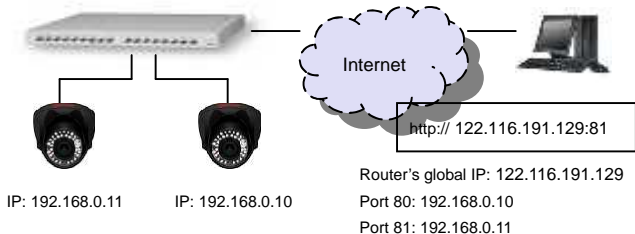

3-8-5

AIP-

3-8-6

AIP-

: (1) , (2)
(3) Enable ().

3-9

- MIC Volume (): :
- Audio Input Mode ():
- Audio Input Gain ():
- Audio Output Volume ():
- Audio Coding Type () : G.711 u-Law
- Sample Rate ():
- Bit Rate ():

IP- . 80- (61.220.86.166)
 IP- , 192.168.0.10. 81
 IP- 192.168.0.11.
 81 (61.220.86.166:81),
 192.168.0.11.

iPhone

AiP iPhone
 Live Cams Pro (Eggman Technologies Inc.).
 AppStore

Pro

Eggman Technologies Inc.