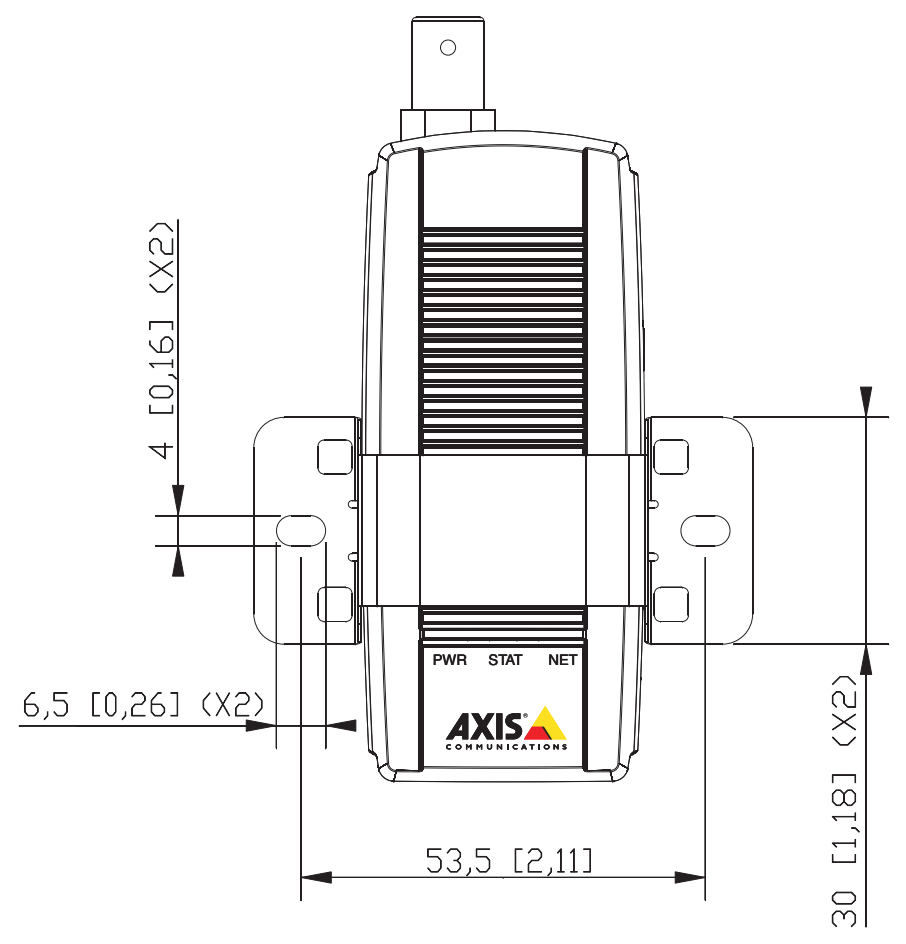

mm [inch]

AXIS M7001 VIDEO ENCODER

03 MAR, 2009