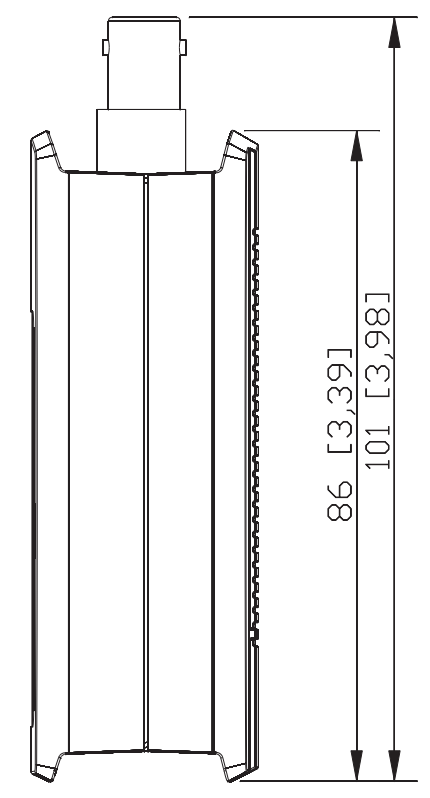

mm [inch]

AXIS M7001 VIDEO ENCODER

03 MAR, 2009